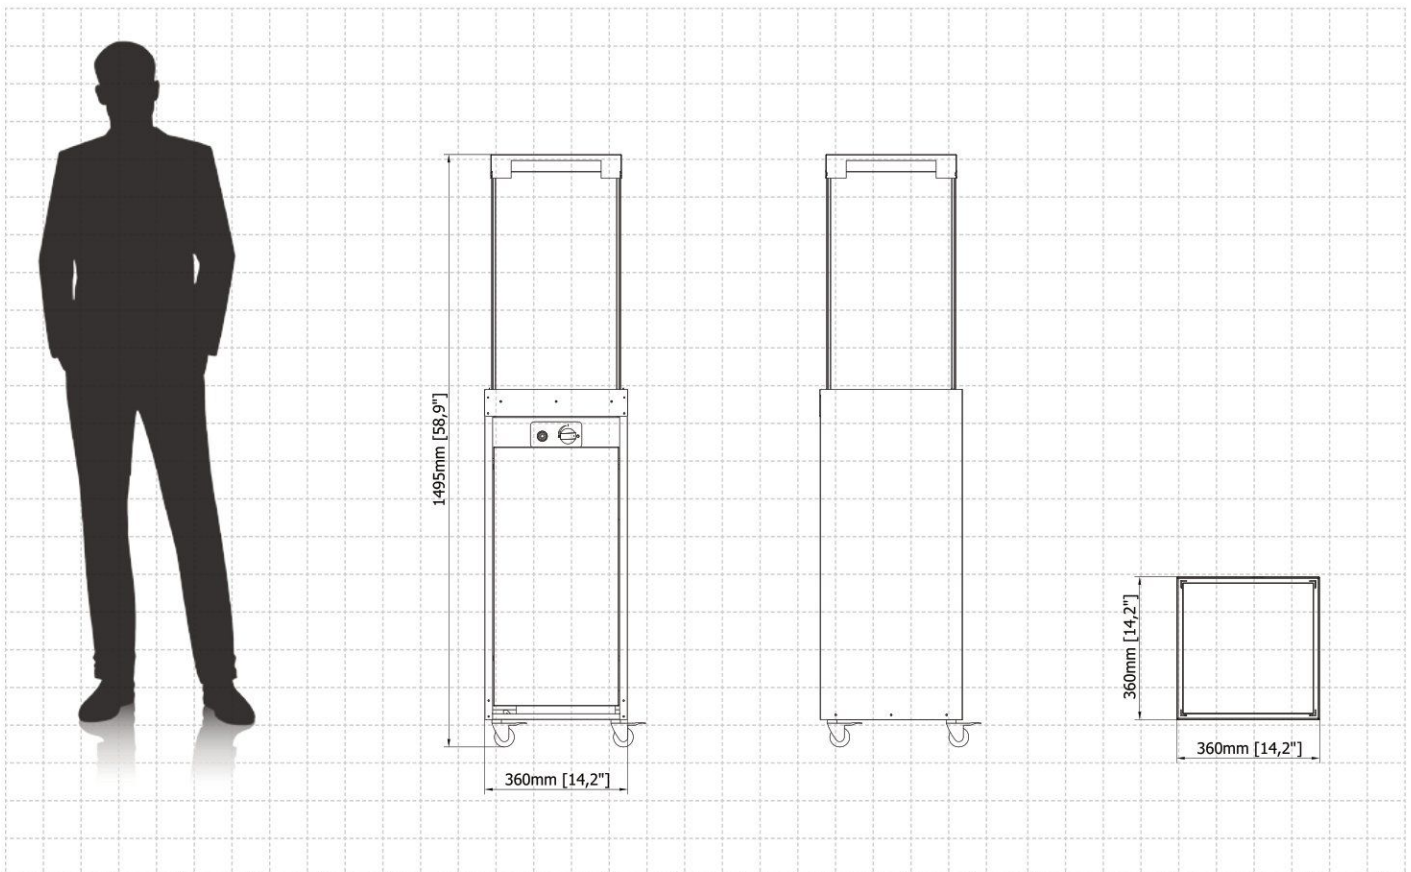

Faro

(Gas Technology)

Fuel type	LPG
Heat output	max. 5.0 - 8.0 kW
Gas consumption	max. 0.4 - 0.5 kg/h burning time up to 55h
Gas pressure	37 mbar
Total gas hose length	1.4 meter (measured from valve to pressure regulator)
Weight	20 kg
Power supply	AAA battery powered control panel
Flue	not required
Flame height regulation	yes
Materials	galvanized steel, tempered glass
Decorative accessories	black glass gravel
Application	for outdoor use only